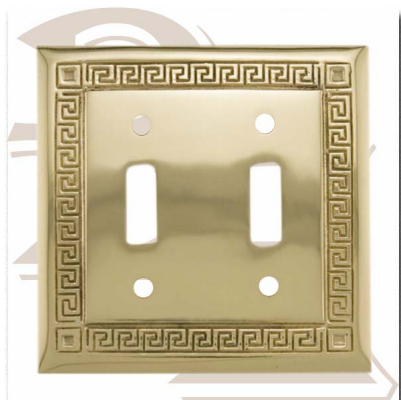

Brass Switch Plate

Size : 5.2x5.2"

Rating: Not Rated Yet

Price:

Sales price:

Sales price without tax:

Tax amount:

[Ask a question about this product](#)