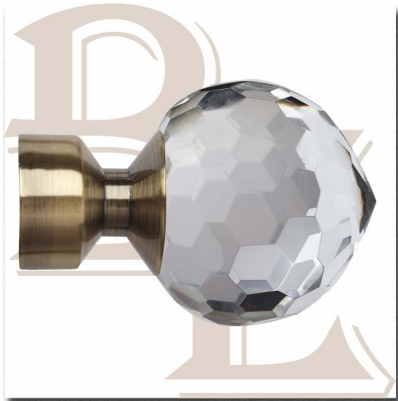

## Brass & Glass Curtain Finial

Size : 2½"

Rating: Not Rated Yet

**Price:**

Sales price:

Sales price without tax:

Tax amount:

[Ask a question about this product](#)